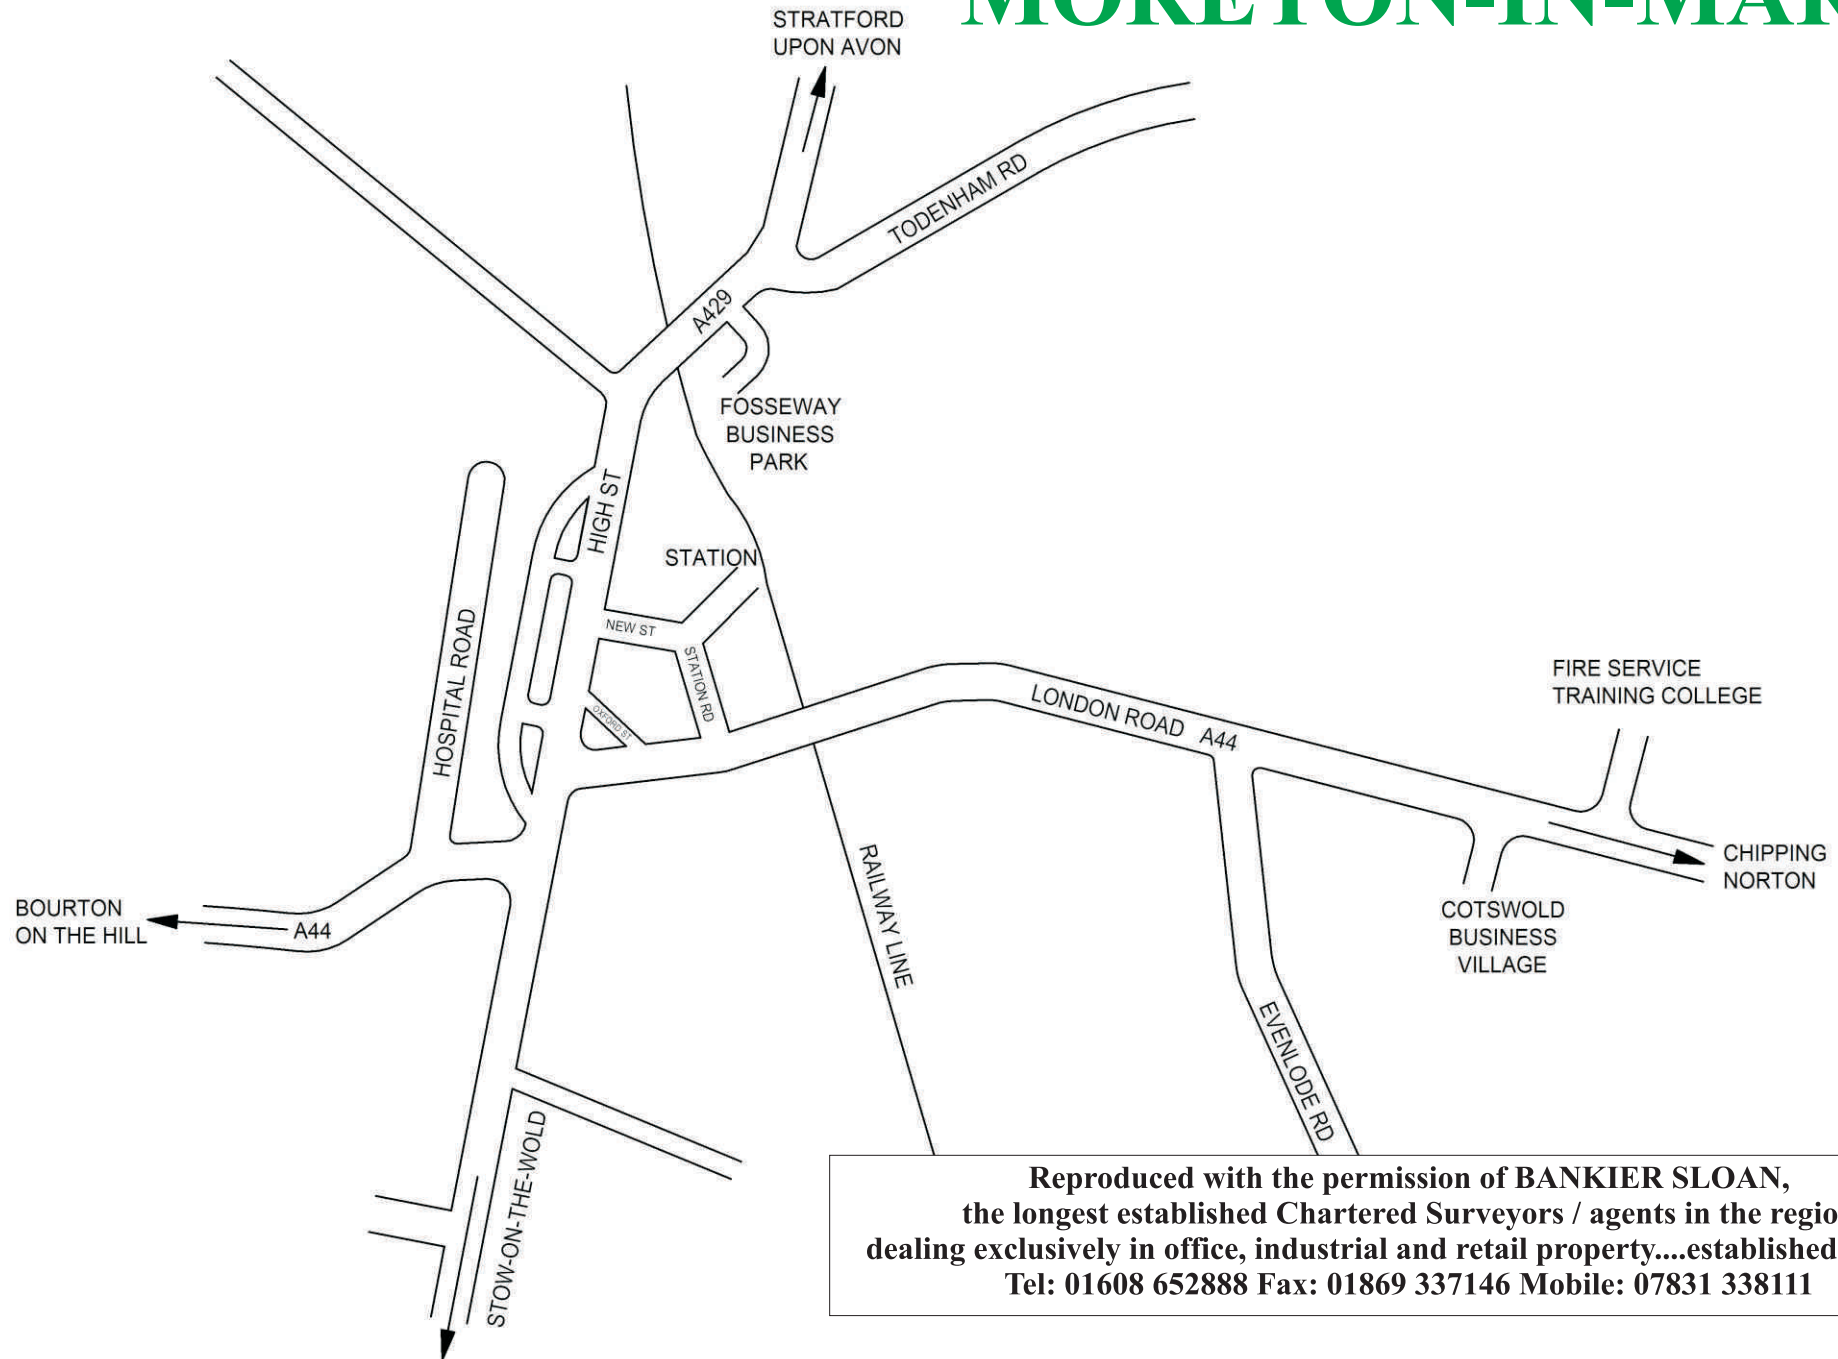

MORETON-IN-MARSH

Reproduced with the permission of BANKIER SLOAN,
the longest established Chartered Surveyors / agents in the region
dealing exclusively in office, industrial and retail property....established in 1984.
Tel: 01608 652888 Fax: 01869 337146 Mobile: 07831 338111