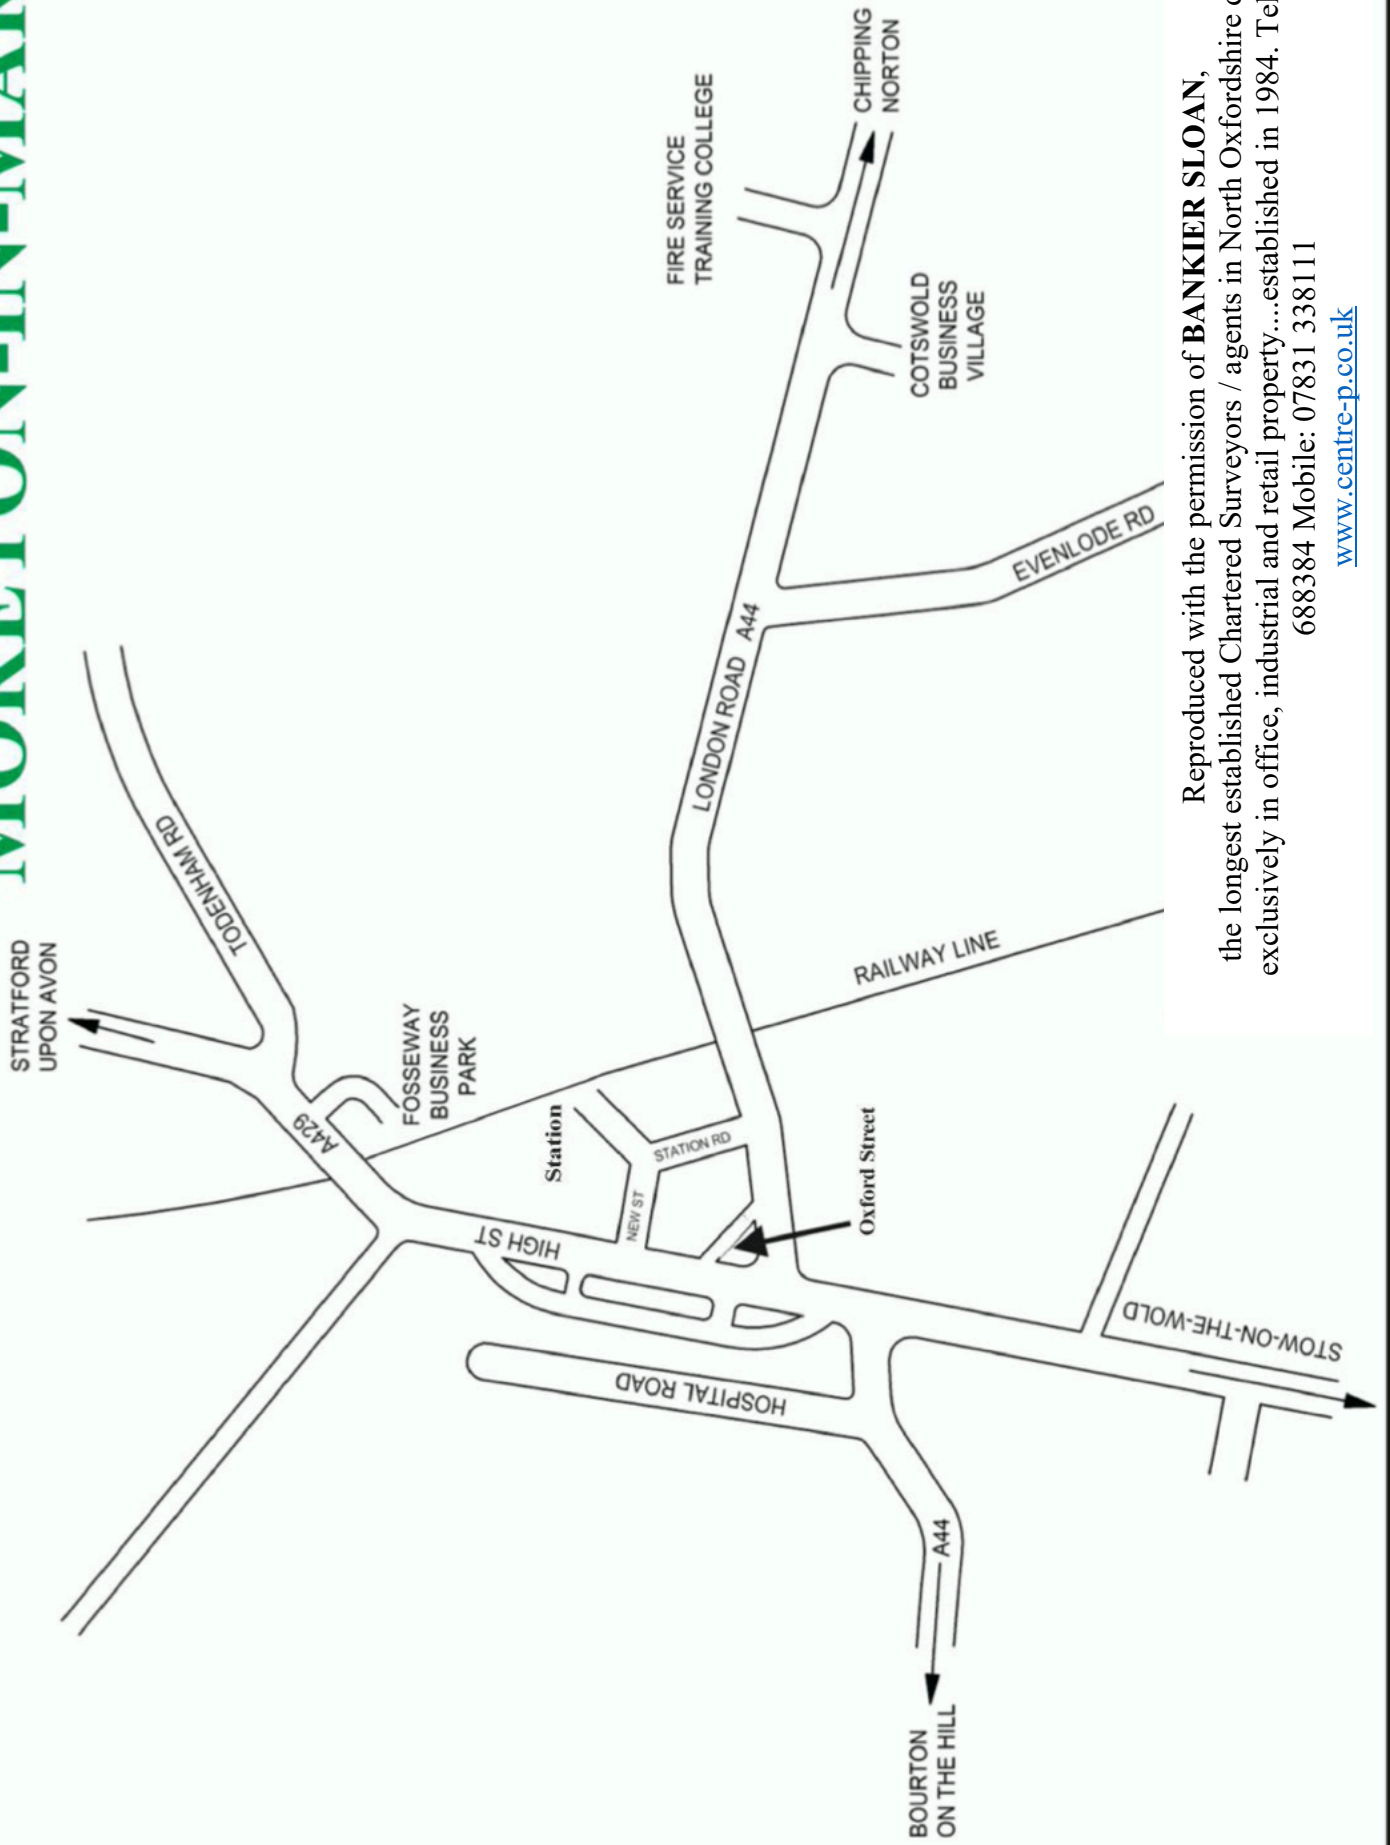

MORETON-IN-MARSH

Reproduced with the permission of **BANKIER SLOAN**,
the longest established Chartered Surveyors / agents in North Oxfordshire dealing
exclusively in office, industrial and retail property...established in 1984. Tel: 01295
688384 Mobile: 07831 338111
www.centre-p.co.uk